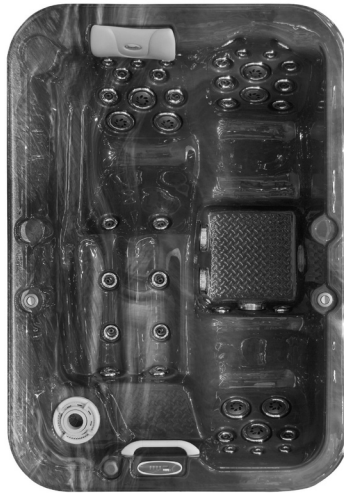

XS76CC

DIMENSIONS

Note: All dimensions are approximate. Measure your spa before making critical design or pathway decisions.

Topside Control

XS76R

DIMENSIONS

Note: All dimensions are approximate. Measure your spa before making critical design or pathway decisions.

Topside Control