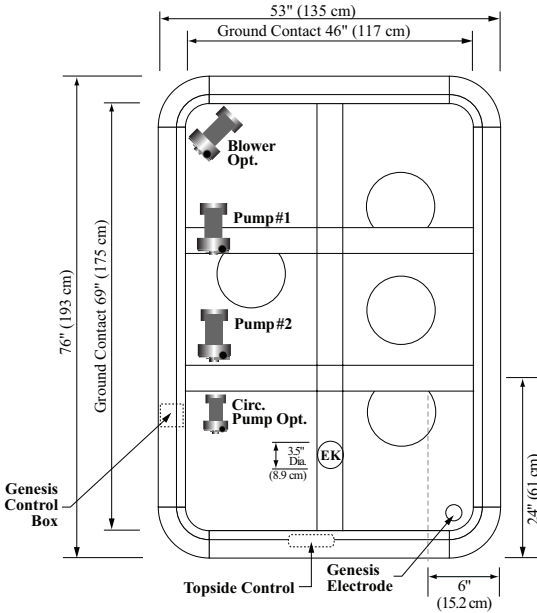

XS76CC

DIMENSIONS

Note: All dimensions are approximate. Measure your spa before making critical design or pathway decisions.

Topside Control

XS76R

DIMENSIONS

Note: All dimensions are approximate. Measure your spa before making critical design or pathway decisions.

Topside Control