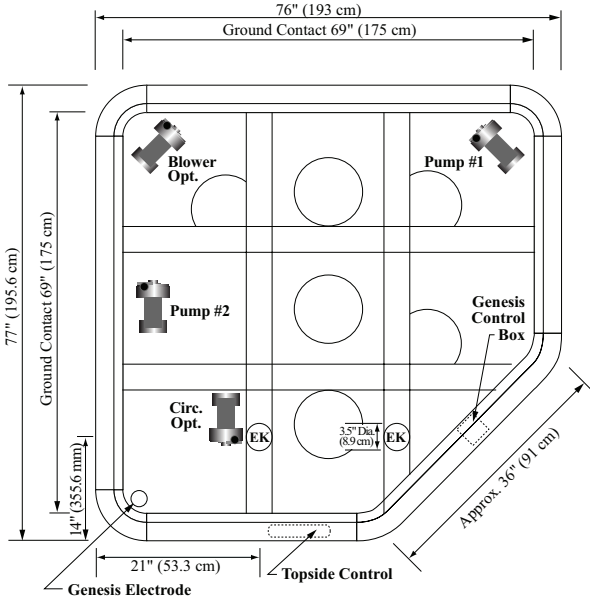

XS76CC

DIMENSIONS

Note: All dimensions are approximate. Measure your spa before making critical design or pathway decisions.

Topside Control

XS76R

DIMENSIONS

Note: All dimensions are approximate. Measure your spa before making critical design or pathway decisions.

Topside Control